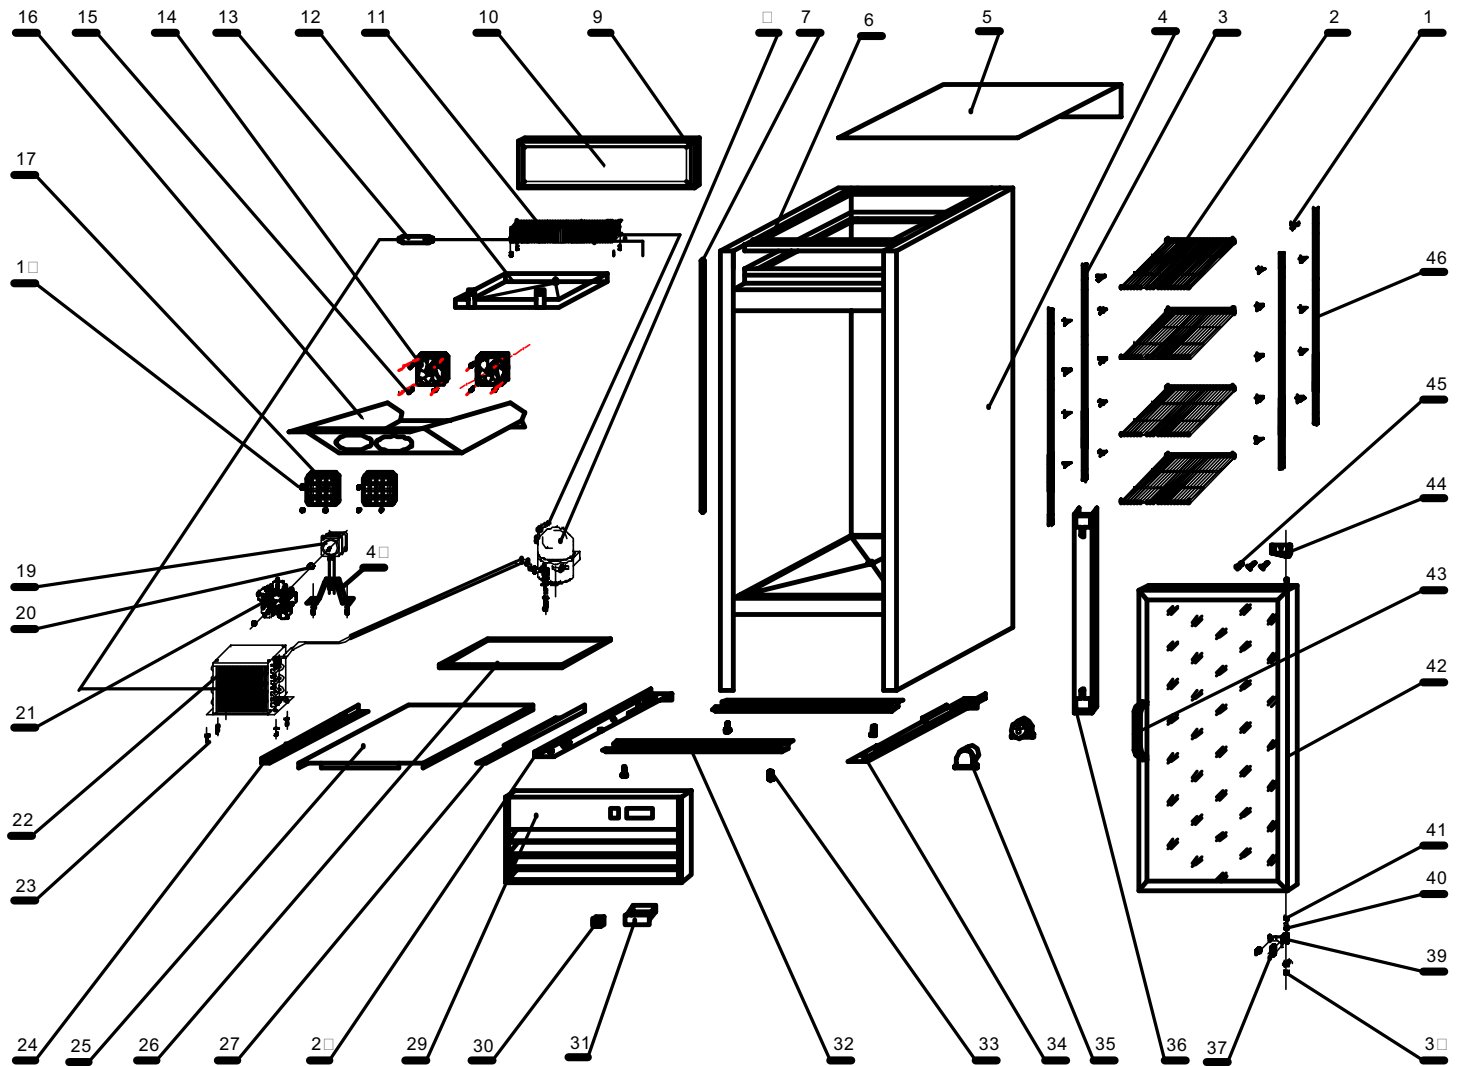

Parts Breakdown

Model RE-CN-0014 24271

Parts Breakdown

Model RE-CN-0014 24271

| Item No. | Description | Position | Item No. | Description | Position | Item No. | Description | Position |
|----------|----------------------------------|----------|----------|--------------------------------------|----------|----------|-----------------------------------|----------|
| 26884 | K Clip for G368BMF | 1 | 26715 | Screw for G368BMF | 18 | 26731 | Link Bar for G368BMF | 34 |
| 26699 | Shelf for G368BMF | 2 | 26716 | Condenser Fan Motor for G368BMF | 19 | 26732 | Lamp Holder for G368BMF | 35 |
| 26700 | K Clip Hanging Bar for G368BMF | 3 | 26717 | Screw Cap for G368BMF | 20 | 26733 | Lamp Installing Panel for G368BMF | 36 |
| 26701 | Cabinet for G368BMF | 4 | 26718 | Fan for G368BMF | 21 | 26734 | Hinge Screw for G368BMF | 37 |
| 26702 | Top Cover for G368BMF | 5 | 26719 | Condenser for G368BMF | 22 | 26735 | Gasket for G368BMF | 38 |
| 26703 | Top Strengthen Frame for G368BMF | 6 | 26720 | Screw for G368BMF | 23 | 26736 | Down Hinge for G368BMF | 39 |
| 26704 | Pipe Baffle for G368BMF | 7 | 26721 | Installing Panel Bracket for G368BMF | 24 | 26737 | Hinge Cover for G368BMF | 40 |
| 26670 | Compressor for G368BMF | 8 | 26722 | Installing Panel for G368BMF | 25 | 26738 | Gasket for G368BMF | 41 |
| 26706 | Light Board for G368BMF | 9 | 26723 | Outside Water Tray for G368BMF | 26 | 26739 | Glass Door for G368BMF | 42 |
| 26707 | Light Board Panel for G368BMF | 10 | 26724 | Installing Panel Bracket for G368BMF | 27 | 26740 | Door Handle for G368BMF | 43 |
| 26708 | Evaporator for G368BMF | 11 | 26725 | Link Bar for G368BMF | 28 | 26741 | Upper Hinge for G368BMF | 44 |
| 26709 | Inside Water Tray for G368BMF | 12 | 26726 | Down Shutter Panel for G368BMF | 29 | 26742 | Hinge Screw for G368BMF | 45 |
| 26710 | Dry Filter for G368BMF | 13 | 26192 | Switch (Green) for G368BMF | 30 | 26743 | K Clip Hanging Bar for G368BMF | 46 |
| 26711 | Evaporator Fan Motor for G368BMF | 14 | 26485 | Switch (Red) for G368BMF | 30 | 27912 | Top Light for G368BMF | |
| 26712 | Screw for G368BMF | 15 | 27185 | Digital Temp Controller for G368BMF | 31 | 27913 | LED Light for G368BMF | |
| 26713 | Evaporator Fan Cover for G368BMF | 16 | 26729 | Castor Installing Panel for G368BMF | 32 | 24355 | Door Gasket for G368BMF | |
| 26714 | Fan Net Cover for G368BMF | 17 | 26730 | Screw Foot for G368BMF | 33 | 24356 | Spring Hinge for G368BMF | |